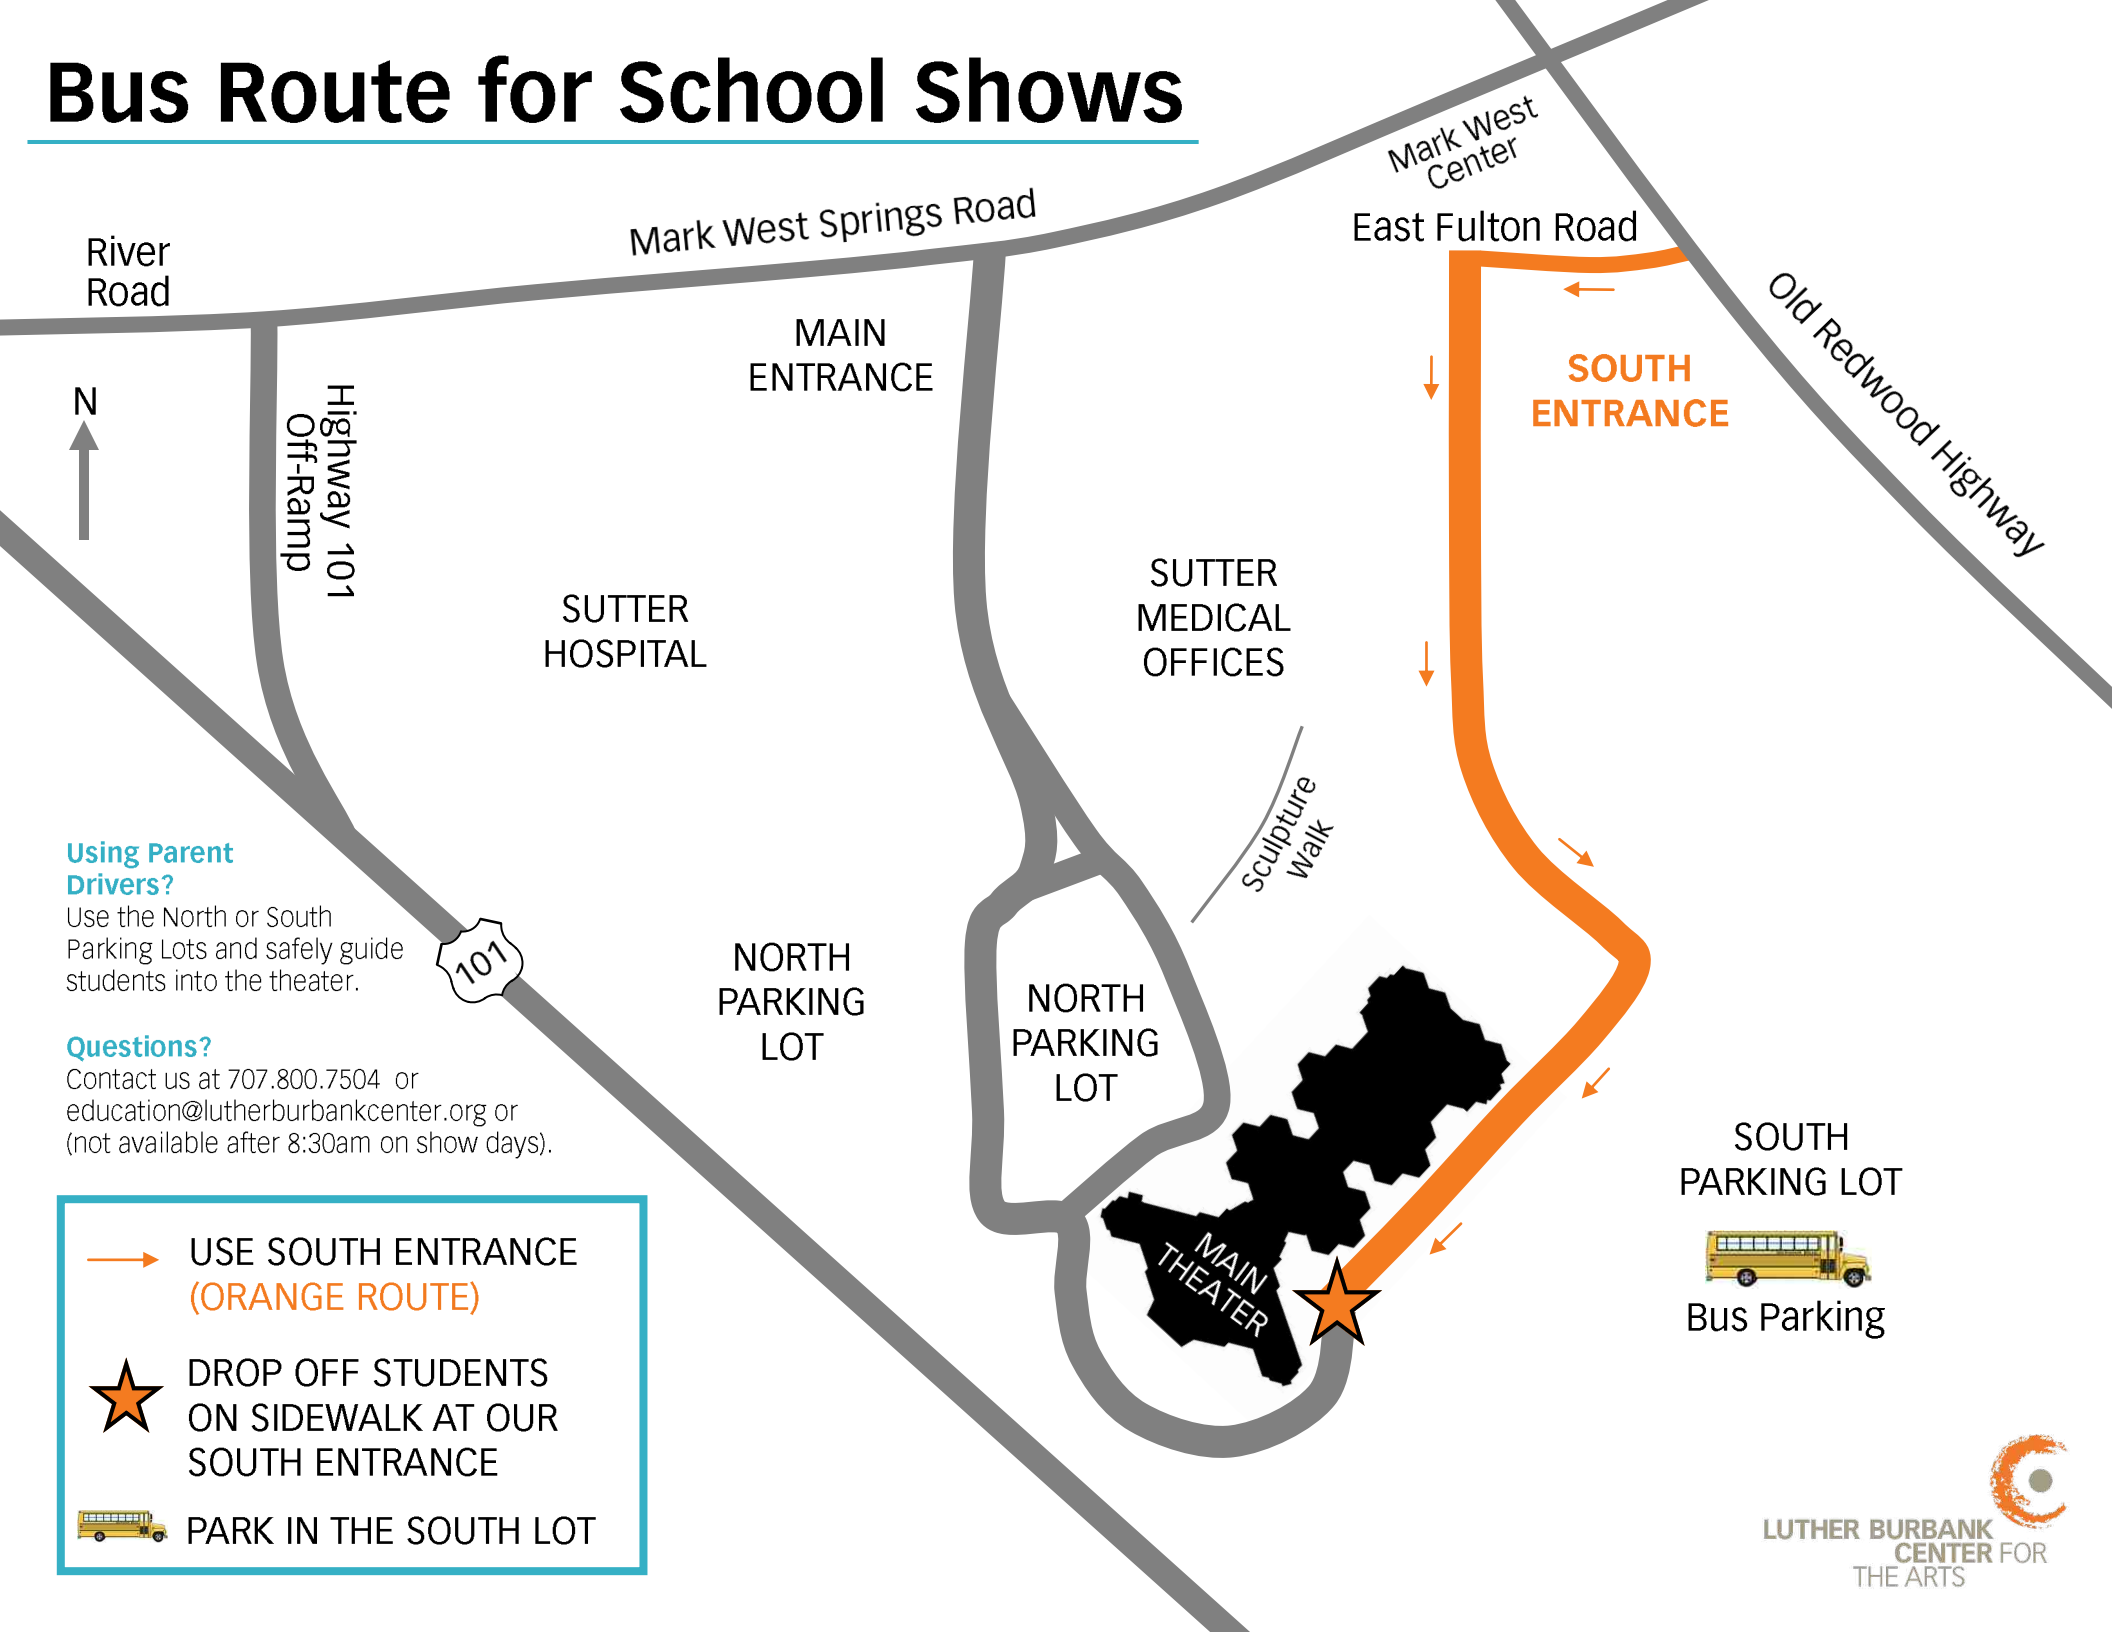

Bus Route for School Shows

Using Parent Drivers?

Use the North or South Parking Lots and safely guide students into the theater.

Questions?

Contact us at 707.800.7504 or education@lutherburbankcenter.org or (not available after 8:30am on show days).

→ USE SOUTH ENTRANCE (ORANGE ROUTE)

★ DROP OFF STUDENTS ON SIDEWALK AT OUR SOUTH ENTRANCE

 PARK IN THE SOUTH LOT